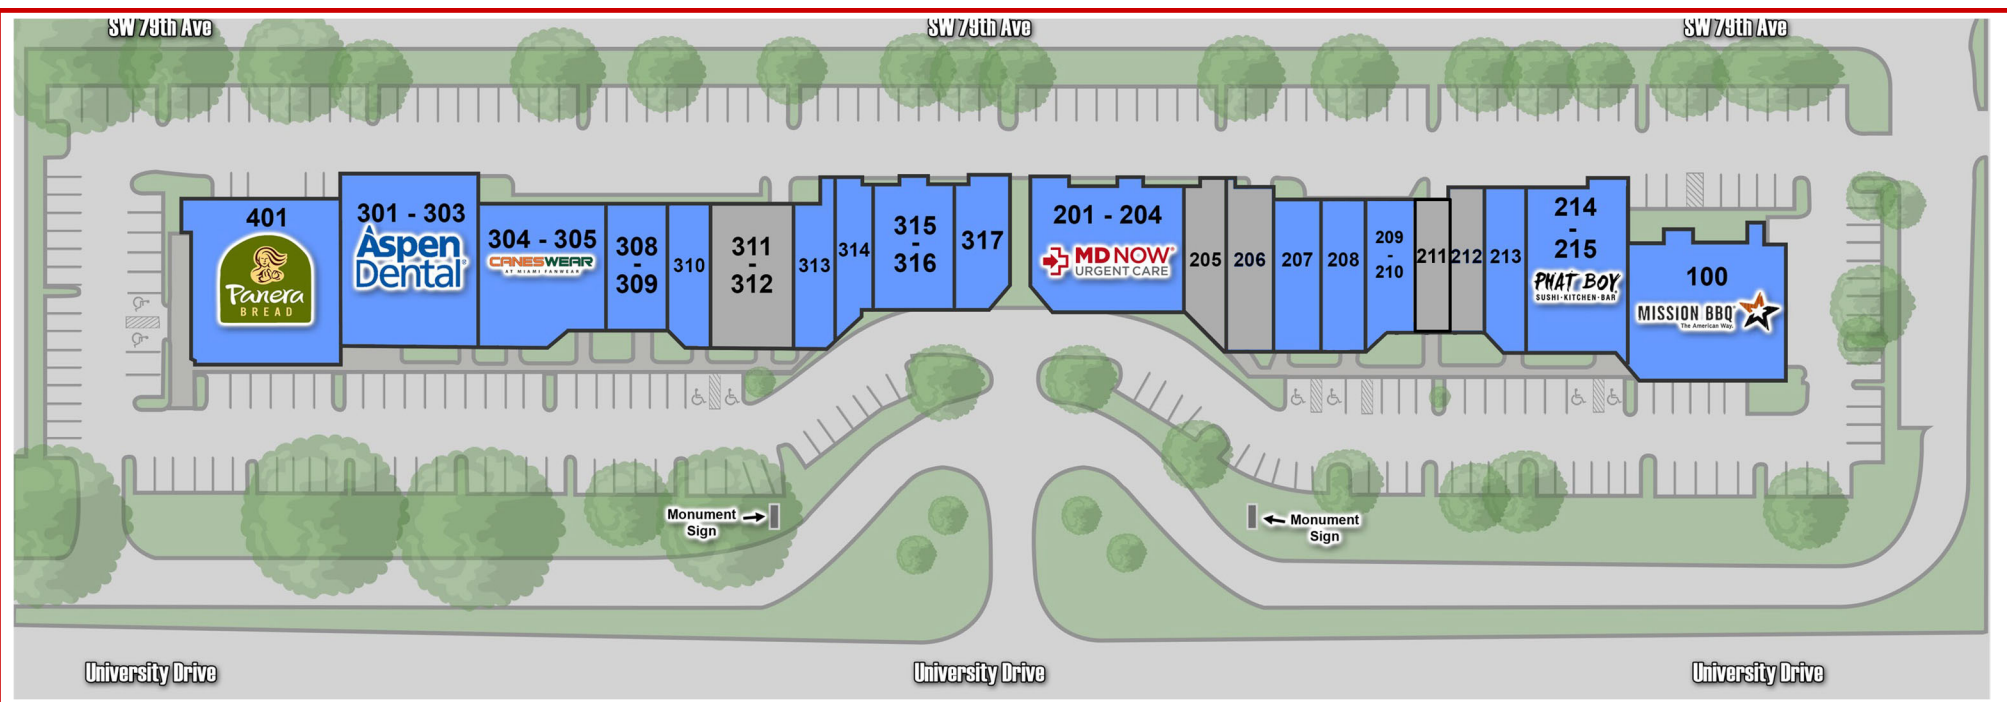

SHOPPES OF ARROWHEAD

900 TO 2,375 SF AVAILABLE!

**On University Drive in Davie, Florida
Next to NOVA Southeastern University
with 4,000,000 visitors per year!**

<u>Demographics</u>	<u>3 Miles</u>	<u>5 Miles</u>
Population*	107,229	347,272
Daytime Population*	66,333	145,831
Average Income*	\$79,674	\$72,407
Traffic Counts: 73,000+		

AZOR ADVISORY SERVICES, INC.

Beth Azor
Mobile: 305-970-0416
beth@azoradvisoryservices.com

SHOPPES OF ARROWHEAD

Bay #	Tenant	SF	Bay #	Tenant	SF
100	Mission BBQ	3,360	301-303	Aspen Dental	3,615
201-204	MD Now	4,675	304-305	CANESWEAR	4,312
205	AVAILABLE	1,045	308-309	Laspadas Original Hoagies	1,500
206	AVAILABLE	1,200	310	Foot Solutions	1,175
207	Dominos	1,200	311-312	AVAILABLE	2,375
208	South Florida Vision	1,150	313	Avalon Hair Salon	1,150
209-210	Goat Hobbies	1,500	314	Amazing Oriental Massage	927
211	AVAILABLE	750	315-316	Posh Nail Lounge	2,000
212	AVAILABLE	900	317	Metro by T-Mobile	950
213	Playa Bowls	1,350	400	Panera Bread	4,908
214-215	Phat Boy Sushi	2,913	TOTAL GLA		42,555